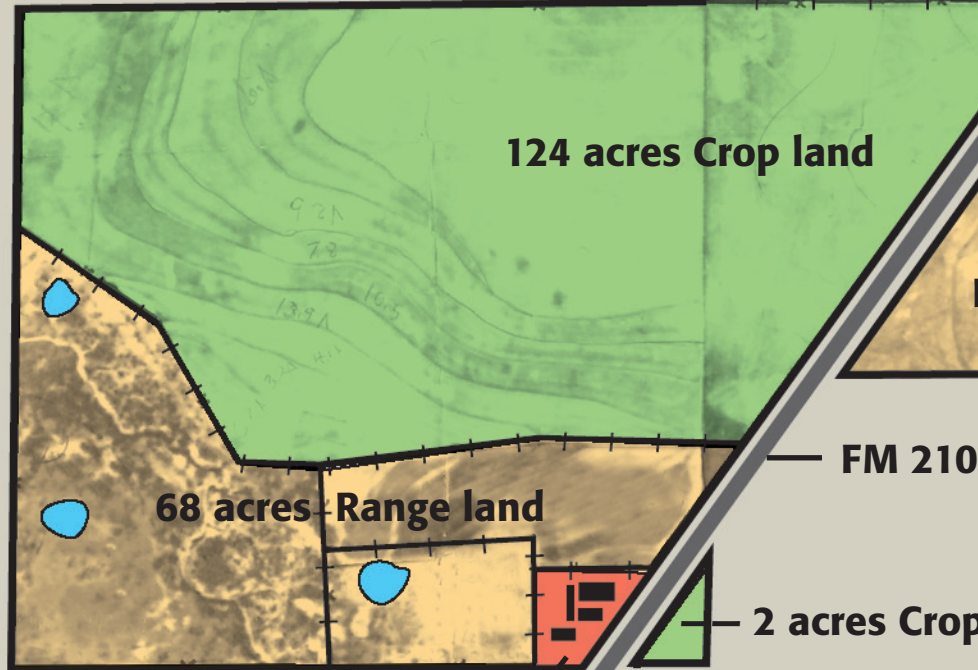

LEGEND

-  - Wildlife habitat
-  - Crop land
-  - Converted Crop land
-  - Range land
-  - Headquarters
-  - Stock tanks
-  - Fence

2 acre wildlife habitat

4 acre wildlife habitat

Harmel Road

Fichte Estate Farm
+/- 520 acres

3 acres
Headquarters
(House, Barn, Corrals, Shop)

Fichte Road