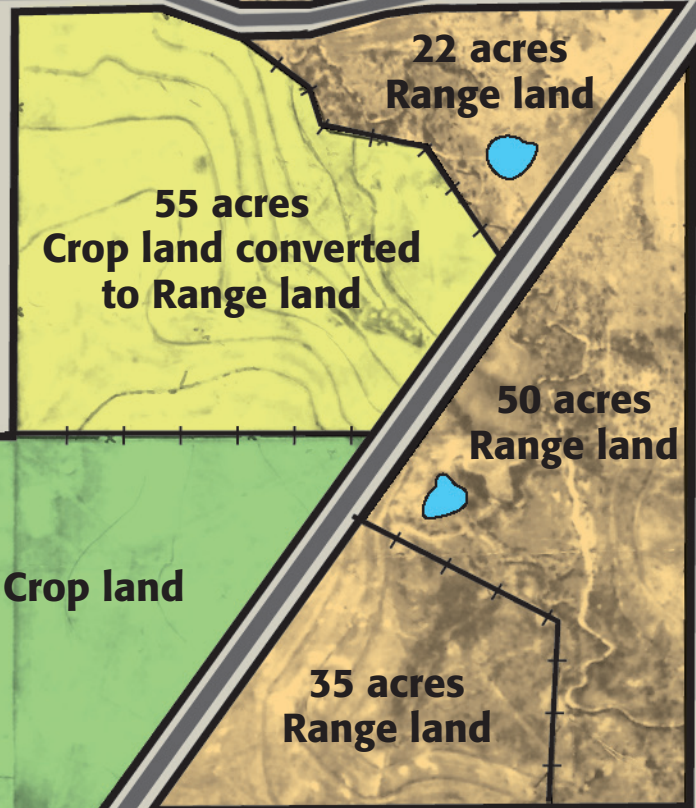

LEGEND

-  - Wildlife habitat
-  - Crop land
-  - Converted Crop land
-  - Range land
-  - Headquarters
-  - Stock tanks
-  - Fence

2 acre wildlife habitat

4 acre wildlife habitat

Harmel Road

Fichte Estate Farm
+/- 520 acres

3 acres
Headquarters
(House, Barn, Corrals, Shop)

Fichte Road