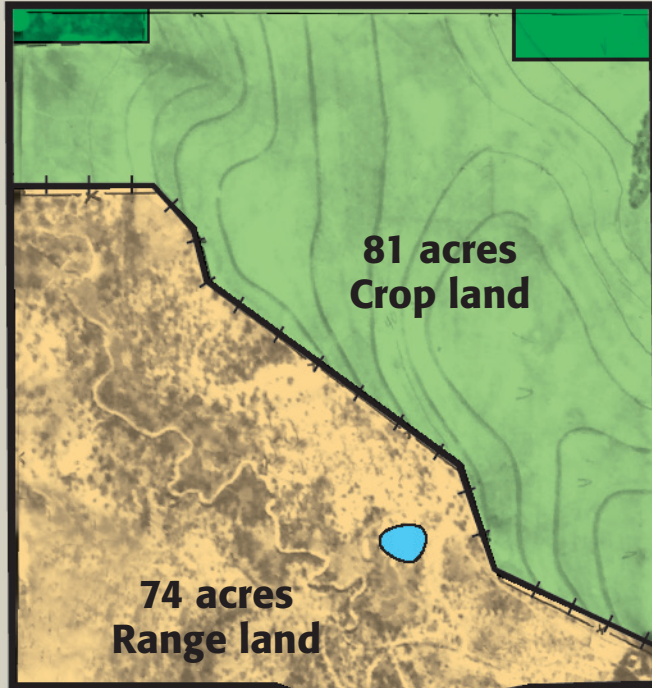

LEGEND

-  - Wildlife habitat
-  - Crop land
-  - Converted Crop land
-  - Range land
-  - Headquarters
-  - Stock tanks
-  - Fence

2 acre wildlife habitat

4 acre wildlife habitat

Harmel Road

Fichte Estate Farm
+/- 520 acres

3 acres
Headquarters
(House, Barn, Corrals, Shop)

Fichte Road